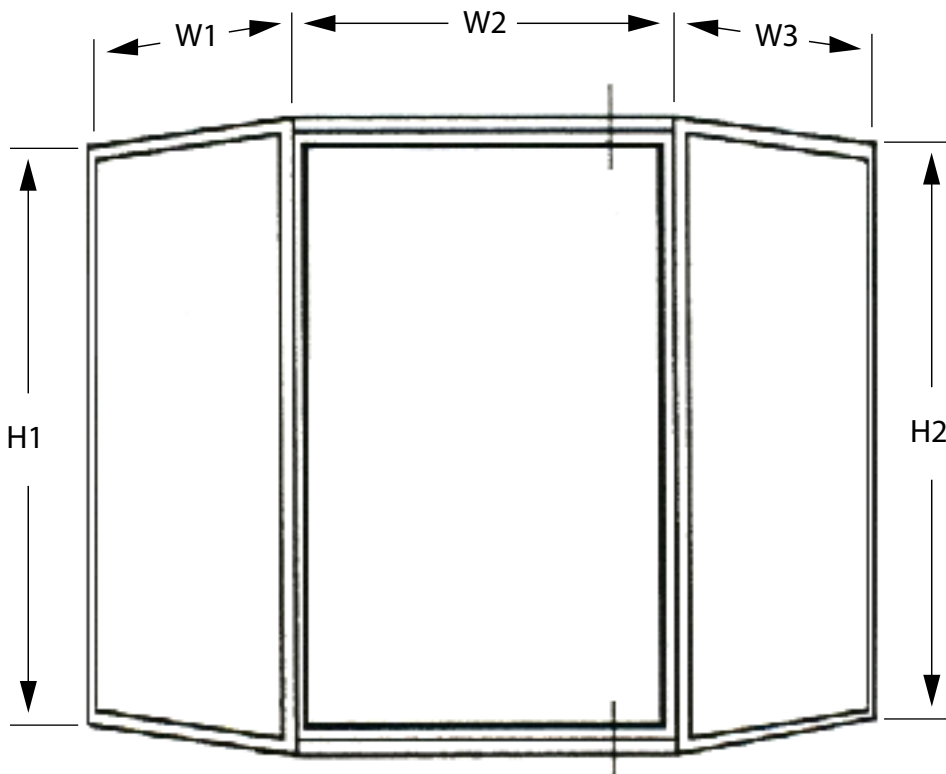

# How to measure for Shower Screens

SINGLE FRONT PIVOT DOOR

### Dimensions

W1 =  mm

W2 =  mm

W3 =  mm

H1 =  mm

H2 =  mm